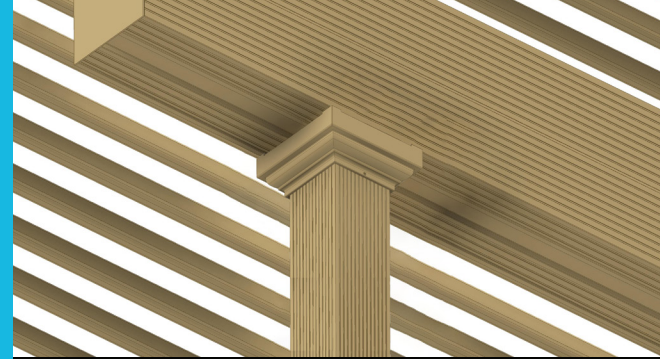

COLUMN OPTIONS

ROMA POST COLUMN